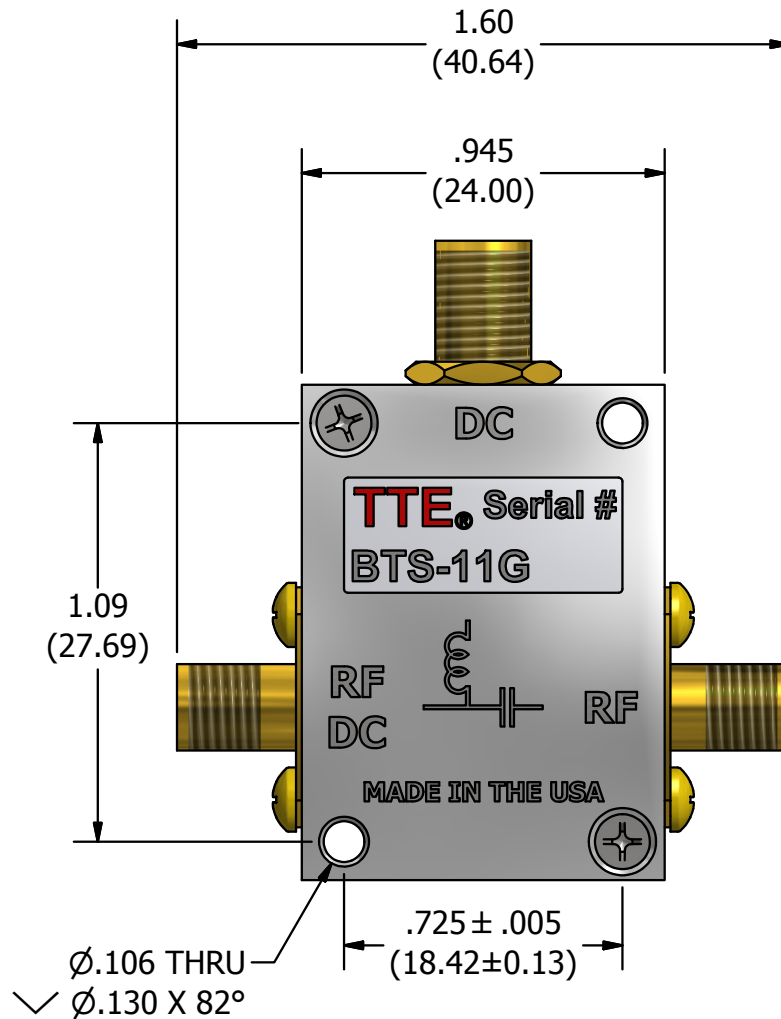

Notes:

- Material: Aluminum
- Dimensions: inches (mm)
- Finish: Fused tin plate over copper plate per Mil-C-14550
- Drawing not to scale

DRAWING #	LTR	REVISION	BY	DATE	Unless otherwise specified dimensions are in inches. Tolerances on	This drawing or specification is the property of TTE LLC. Copies shall not be reproduced or copied or used as the basis for the manufacture or sale of apparatus without permission.	TTE	
		Issue	JE	4/29/15				
Description		BTS-5G - Dimensional Specification				XX ± .010 (0.25) XXX ± .005 (0.13) XXXX ± .002 (0.05) Angles ± Fractions ±	11652 West Olympic Blvd. Los Angeles, Ca 90064-1400	Phone Number: (310) 478-8224 Website: www.tte.com Cage Code: 07766
DRAWN BY	JE	Approved By	JE	KH	CB			

Notes:

- Material: Aluminum
- Dimensions: inches (mm)
- Finish: Fused tin plate over copper plate per Mil-C-14550
- Drawing not to scale

DRAWING #	LTR	REVISION	BY	DATE	Unless otherwise specified dimensions are in inches. Tolerances on	This drawing or specification is the property of TTE LLC. Copies shall not be reproduced or copied or used as the basis for the manufacture or sale of apparatus without permission.	TTE	
		Issue	JE	4/29/15				
Description		BTS-18G - Dimensional Specification				XX ± .010 (0.25) XXX ± .005 (0.13) XXXX ± .002 (0.05) Angles ± Fractions ±	11652 West Olympic Blvd. Los Angeles, Ca 90064-1400	Phone Number: (310) 478-8224 Website: www.tte.com Cage Code: 07766
DRAWN BY	JE	Approved By	JE	KH	CB			