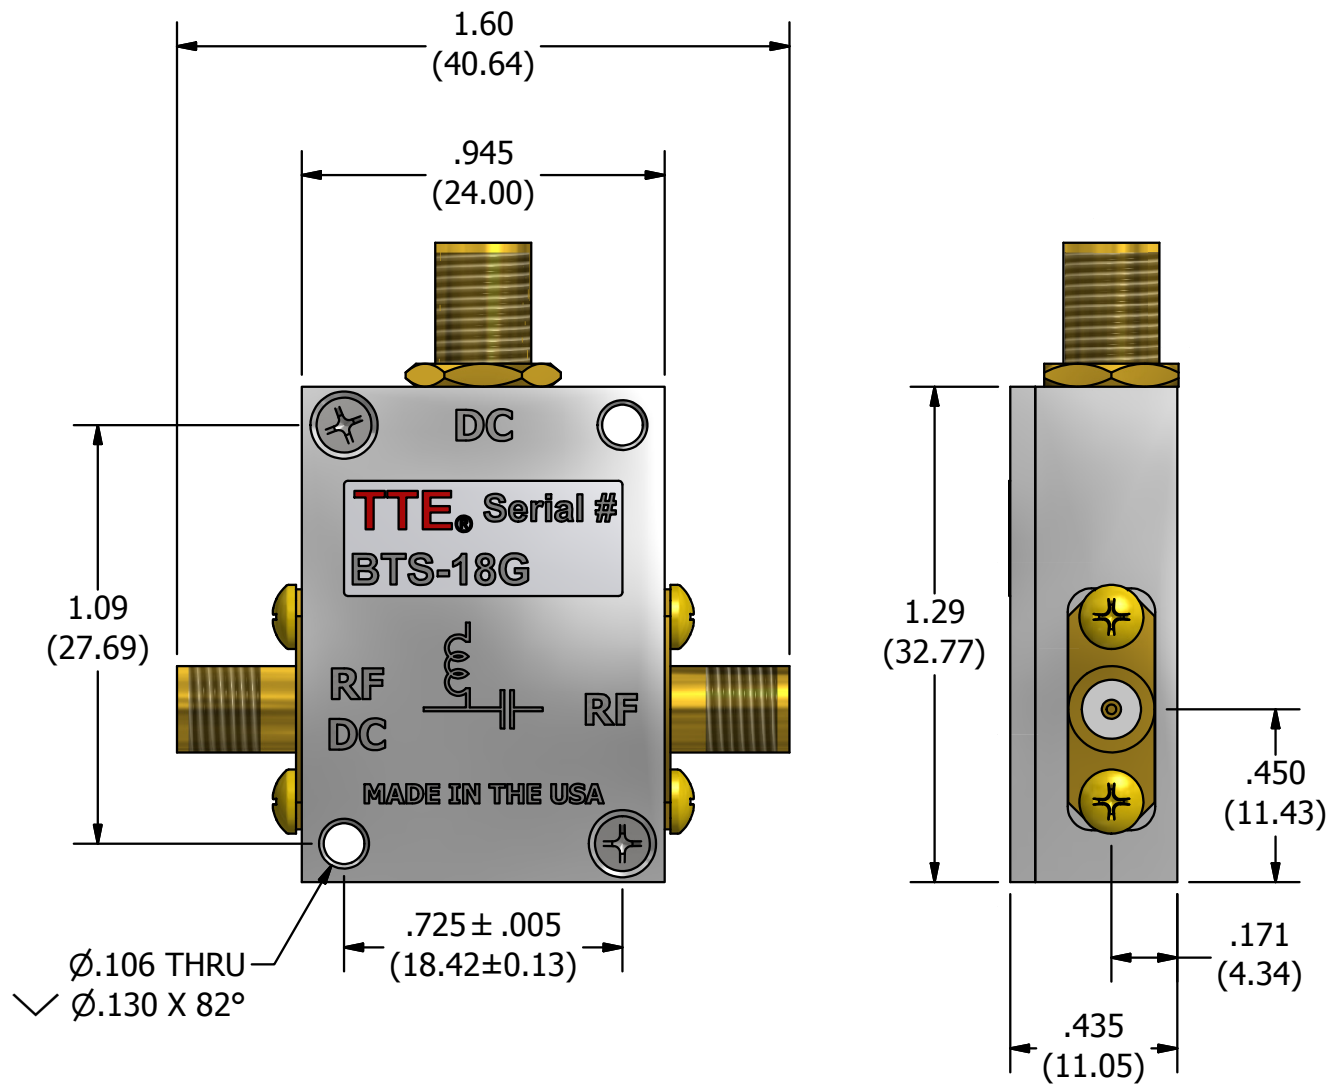

Notes:

- Material: Aluminum
- Dimensions: inches (mm)
- Finish: Fused tin plate over copper plate per Mil-C-14550
- Drawing not to scale

DRAWING #	LTR	REVISION	BY	DATE	Unless otherwise specified dimensions are in inches. Tolerances on	This drawing or specification is the property of TTE LLC. Copies shall not be reproduced or copied or used as the basis for the manufacture or sale of apparatus without permission.	TTE	
		Issue	JE	4/29/15				
Description		BTS-5G - Dimensional Specification				XX ± .010 (0.25) XXX ± .005 (0.13) XXXX ± .002 (0.05) Angles ± Fractions ±	11652 West Olympic Blvd. Los Angeles, Ca 90064-1400	Phone Number: (310) 478-8224 Website: www.tte.com Cage Code: 07766
DRAWN BY	JE	Approved By	JE	KH	CB			

Notes:

- Material: Aluminum
- Dimensions: inches (mm)
- Finish: Fused tin plate over copper plate per Mil-C-14550
- Drawing not to scale

DRAWING #	LTR	REVISION	BY	DATE	Unless otherwise specified dimensions are in inches. Tolerances on	This drawing or specification is the property of TTE LLC. Copies shall not be reproduced or copied or used as the basis for the manufacture or sale of apparatus without permission.	TTE	
		Issue	JE	4/29/15				
Description		BTS-18G - Dimensional Specification				XX ± .010 (0.25) XXX ± .005 (0.13) XXXX ± .002 (0.05) Angles ± Fractions ±	11652 West Olympic Blvd. Los Angeles, Ca 90064-1400	Phone Number: (310) 478-8224 Website: www.tte.com Cage Code: 07766
DRAWN BY	JE	Approved By	JE	KH	CB			