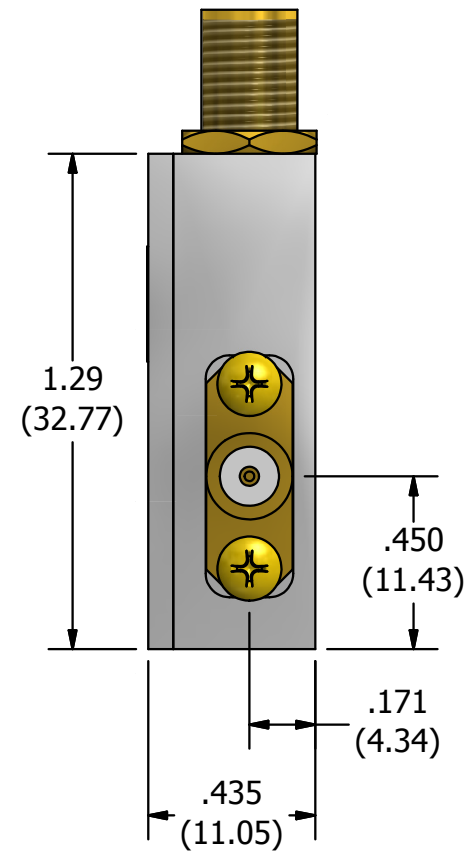

Notes:

- Material: Aluminum
- Dimensions: inches (mm)
- Finish: Fused tin plate over copper plate per Mil-C-14550
- Drawing not to scale

DRAWING #	LTR	REVISION	BY	DATE	Unless otherwise specified dimensions are in inches. Tolerances on	This drawing or specification is the property of TTE LLC. Copies shall not be reproduced or copied or used as the basis for the manufacture or sale of apparatus without permission.	TTE	
		Issue	JE	4/29/15				
Description		BTS-5G - Dimensional Specification				XX ± .010 (0.25) XXX ± .005 (0.13) XXXX ± .002 (0.05) Angles ± Fractions ±	11652 West Olympic Blvd. Los Angeles, Ca 90064-1400	Phone Number: (310) 478-8224 Website: www.tte.com Cage Code: 07766
DRAWN BY	JE	Approved By	JE	KH	CB			

Notes:

- Material: Aluminum
- Dimensions: inches (mm)
- Finish: Fused tin plate over copper plate per Mil-C-14550
- Drawing not to scale

DRAWING #	LTR	REVISION	BY	DATE	Unless otherwise specified dimensions are in inches. Tolerances on	This drawing or specification is the property of TTE LLC. Copies shall not be reproduced or copied or used as the basis for the manufacture or sale of apparatus without permission.	TTE	
		Issue	JE	4/29/15				
Description		BTS-11G - Dimensional Specification				XX ± .010 (0.25) XXX ± .005 (0.13) XXXX ± .002 (0.05) Angles ± Fractions ±	11652 West Olympic Blvd. Los Angeles, Ca 90064-1400	Phone Number: (310) 478-8224 Website: www.tte.com Cage Code: 07766
DRAWN BY	JE	Approved By	JE	KH	CB			