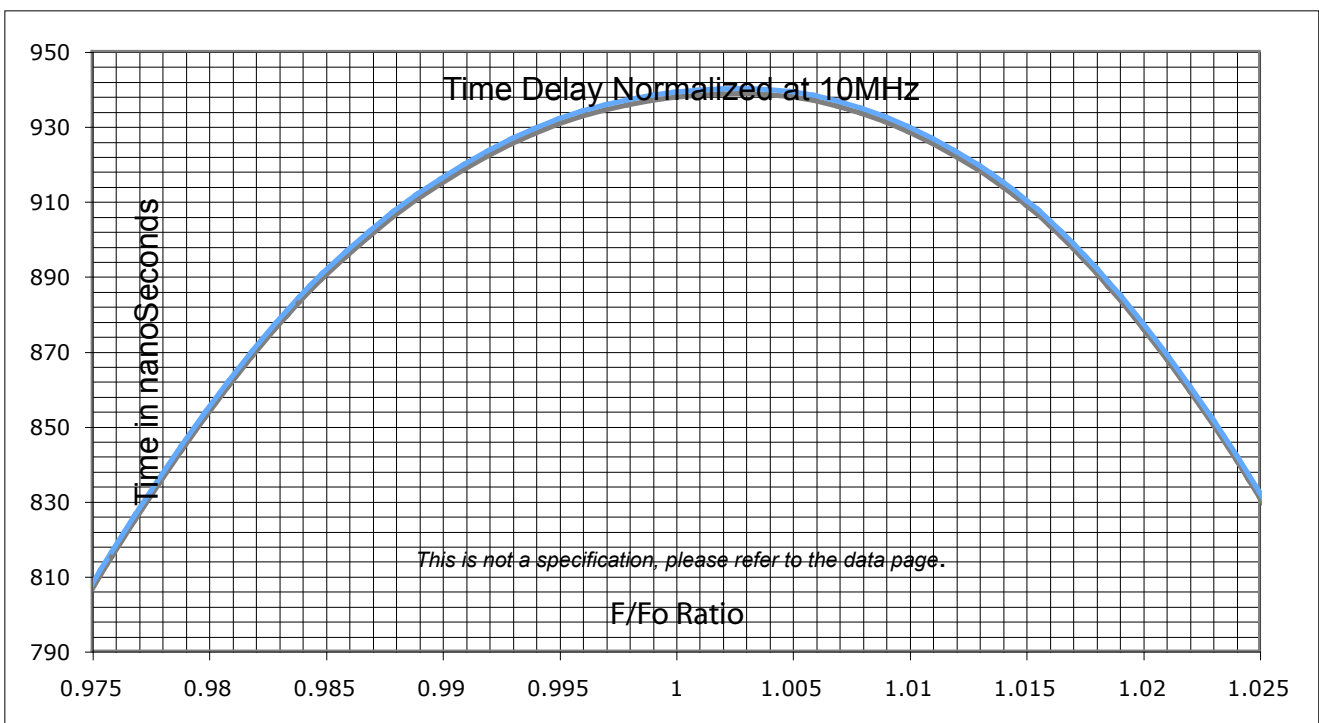

# KG3

Normalized Response  
Passband Bandwidth, 3% $F_o$

# KG3

Normalized Response  
Passband Bandwidth, 5% $F_o$