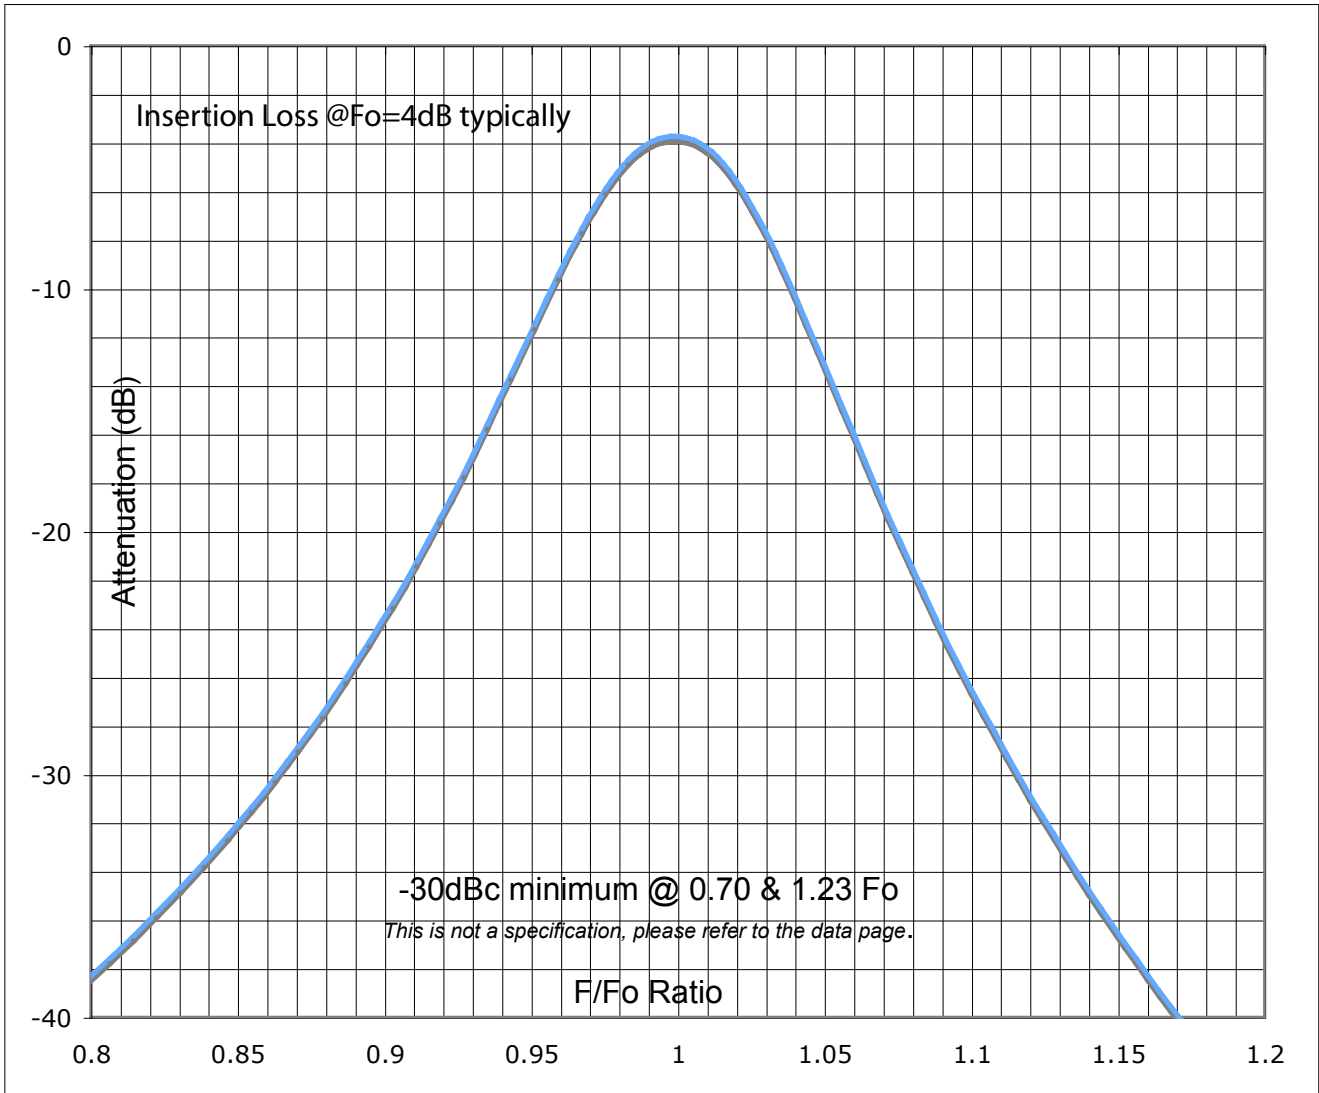

# KG3

Normalized Response  
Passband Bandwidth, 3% $F_o$

# KG3

Normalized Response  
Passband Bandwidth, 5% $F_o$

# KG3

Normalized Response  
Passband Bandwidth, 10% $F_o$