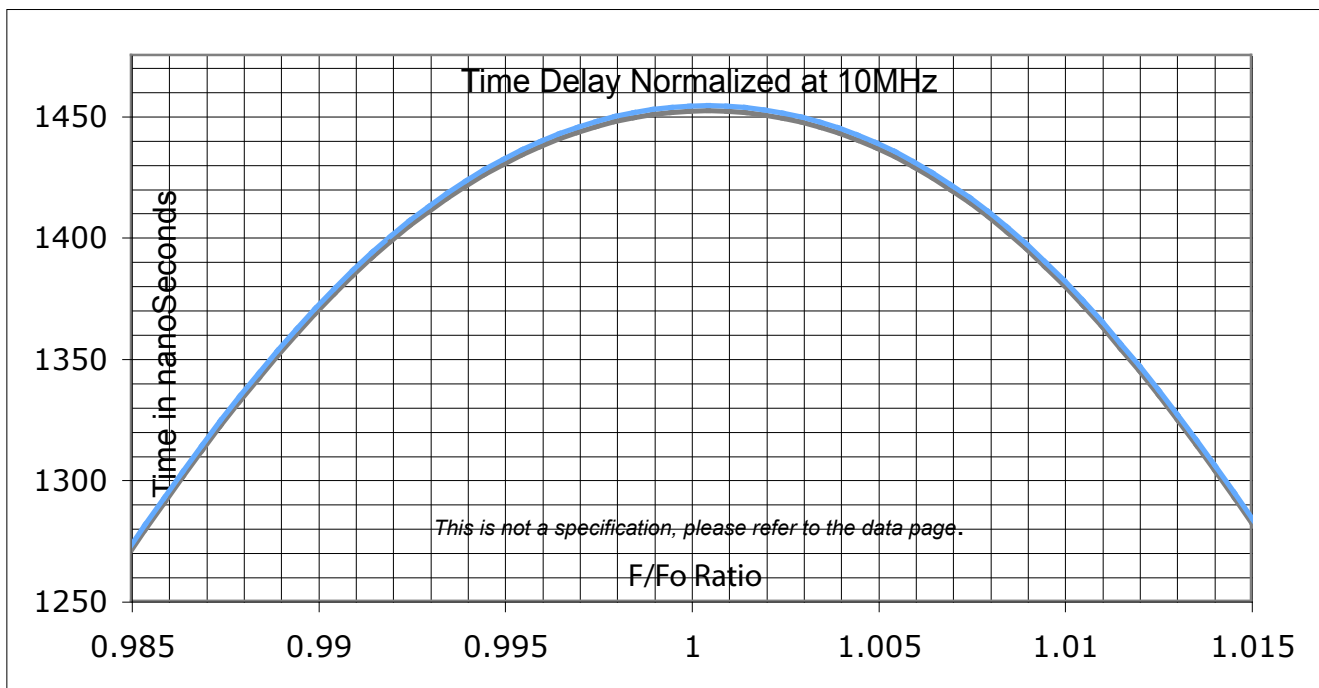

# KG3

Normalized Response  
Passband Bandwidth, 3% $F_o$

# KG3

Normalized Response  
Passband Bandwidth, 5% $F_o$