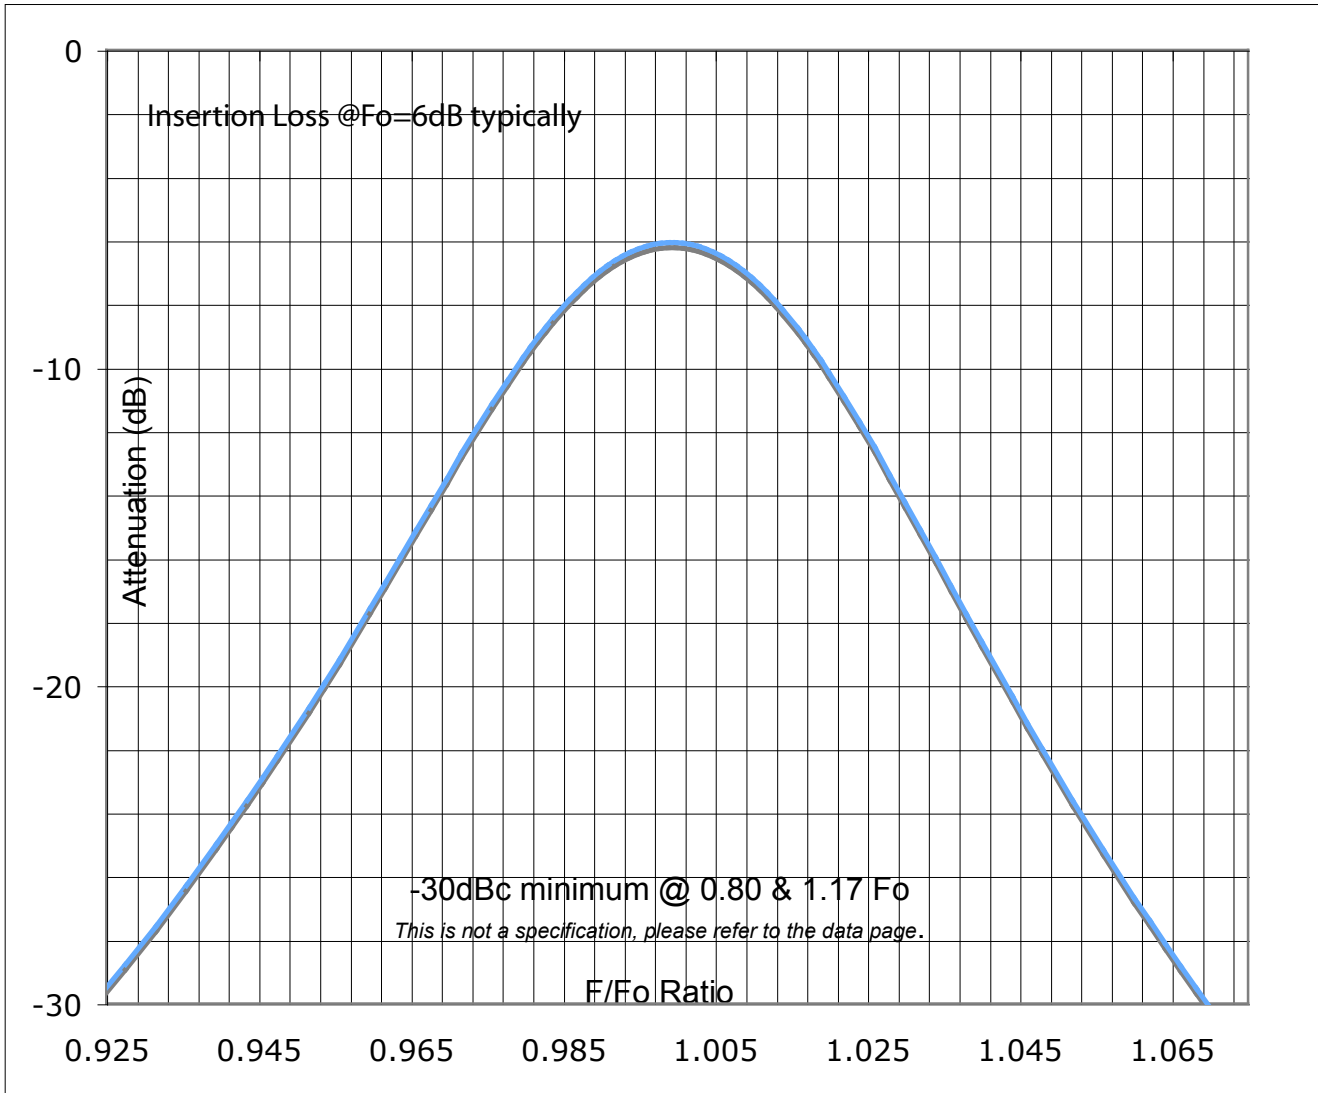

# KG3

Normalized Response  
Passband Bandwidth, 3% $F_o$

# KG3

Normalized Response  
Passband Bandwidth, 5% $F_o$