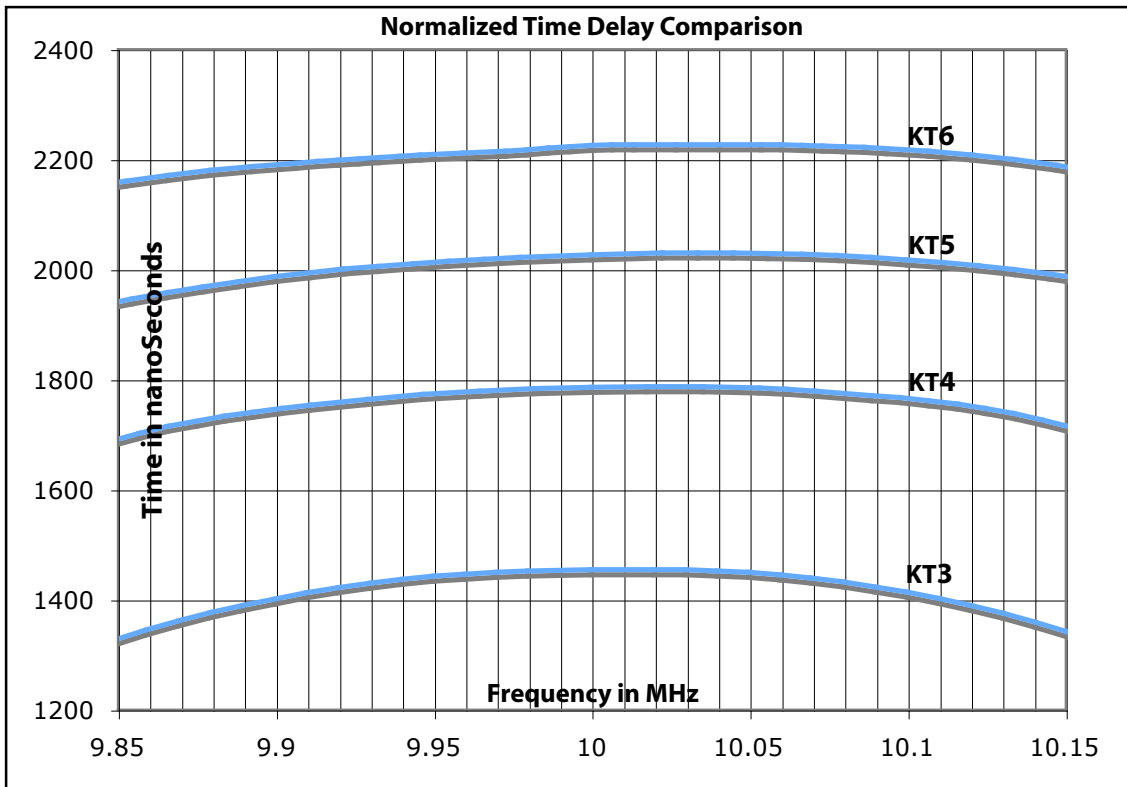

KT3 through KT6

Normalized Response Comparison
Passband Bandwidth=3%Fo

KT3 through KT6

Normalized Response Comparison

Passband Bandwidth=5%Fo

KT3 through KT6

Normalized Response Comparison
Passband Bandwidth=10%Fo