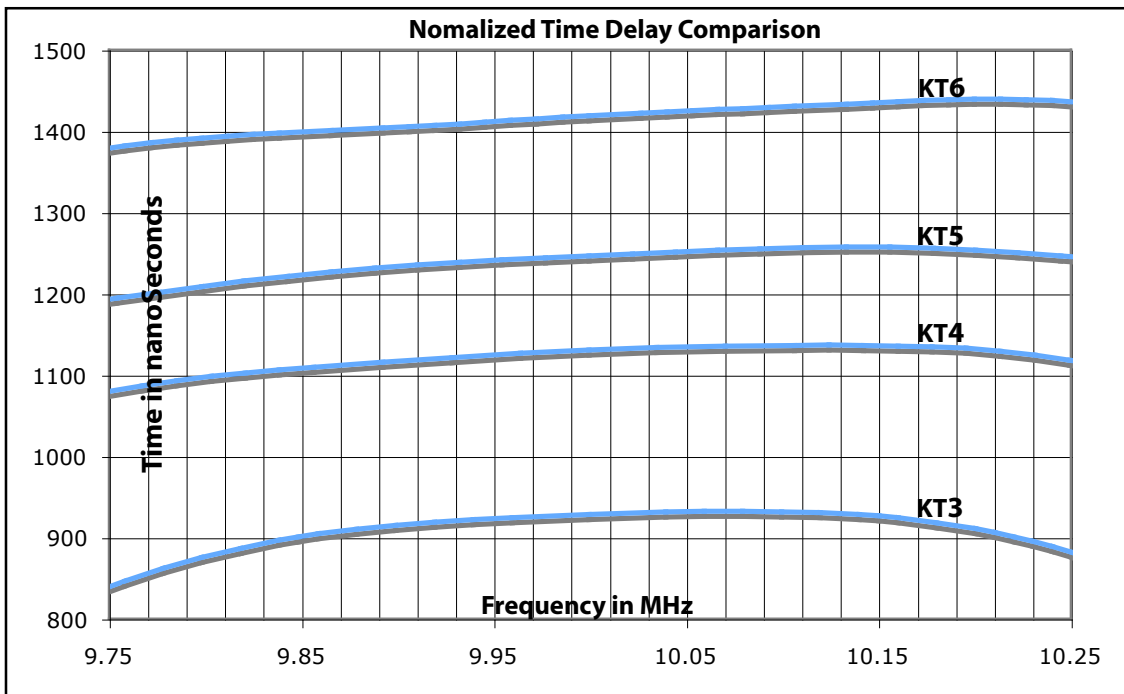

KT3 through KT6

Normalized Response Comparison
Passband Bandwidth=3%Fo

KT3 through KT6

Normalized Response Comparison

Passband Bandwidth=5%Fo

KT3 through KT6

Normalized Response Comparison
Passband Bandwidth=10%Fo