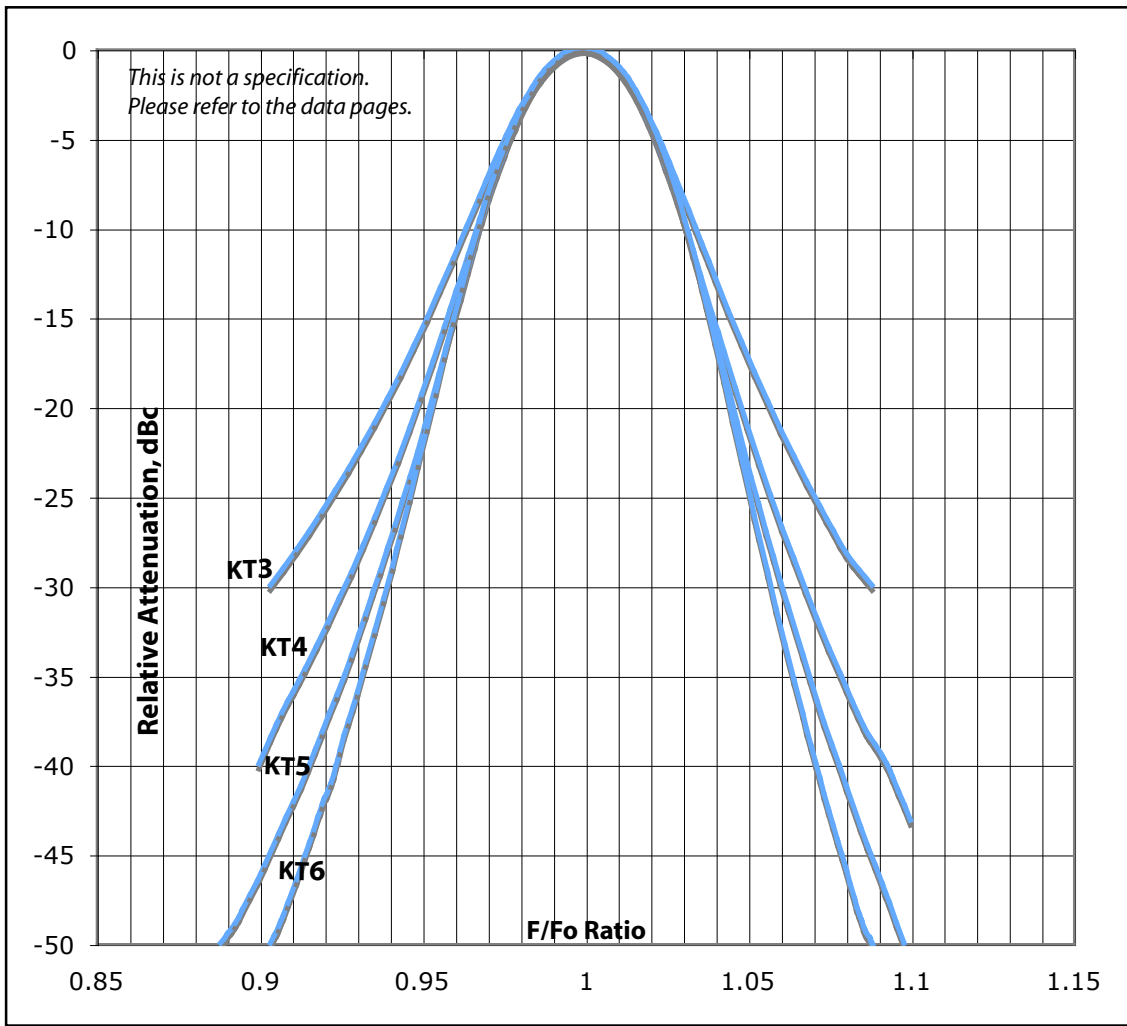

KT3 through KT6

Normalized Response Comparison
Passband Bandwidth=3%Fo

KT3 through KT6

Normalized Response Comparison

Passband Bandwidth=5%Fo

KT3 through KT6

Normalized Response Comparison
Passband Bandwidth=10%Fo