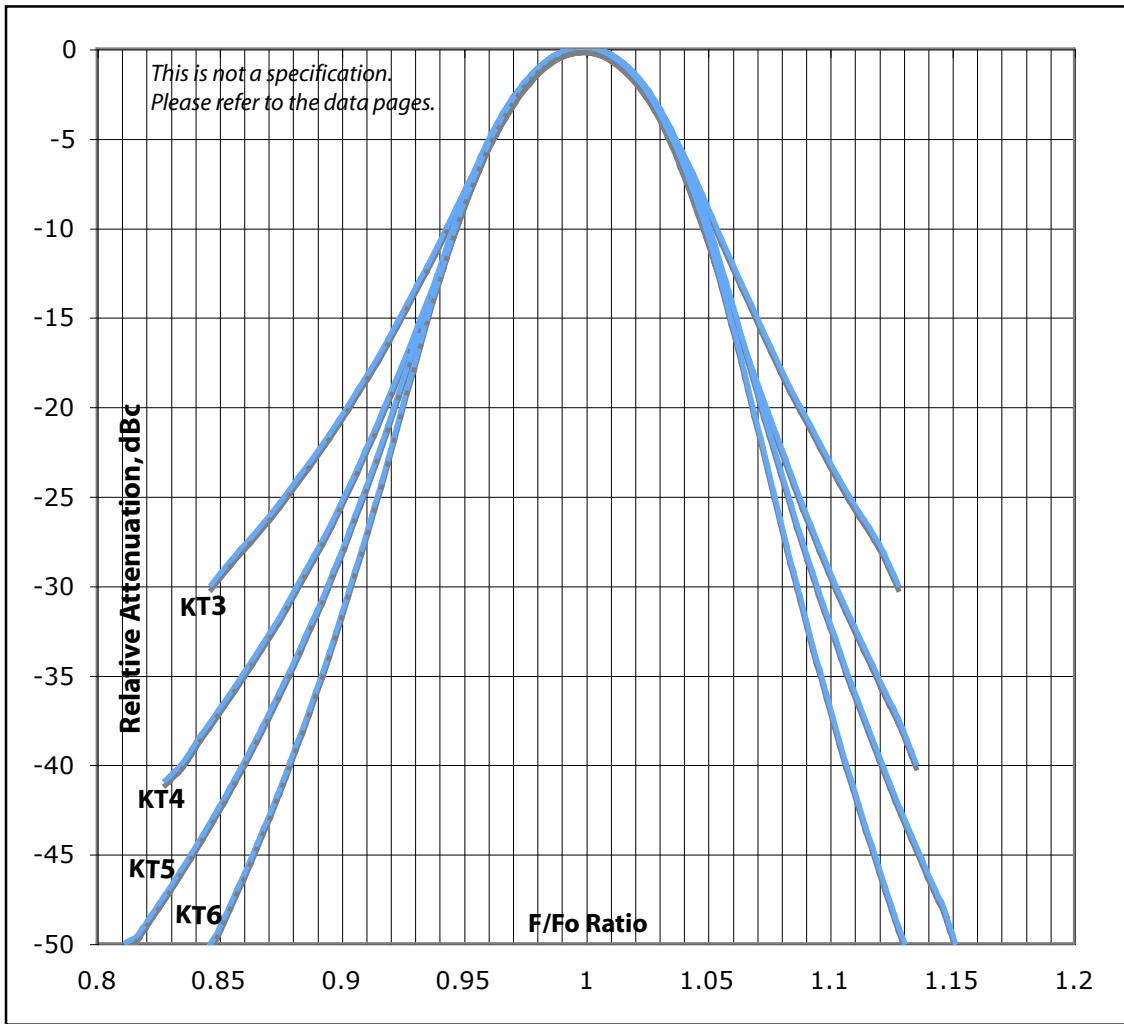

KT3 through KT6

Normalized Response Comparison
Passband Bandwidth=3%Fo

KT3 through KT6

Normalized Response Comparison

Passband Bandwidth=5%Fo

KT3 through KT6

Normalized Response Comparison
Passband Bandwidth=10%Fo